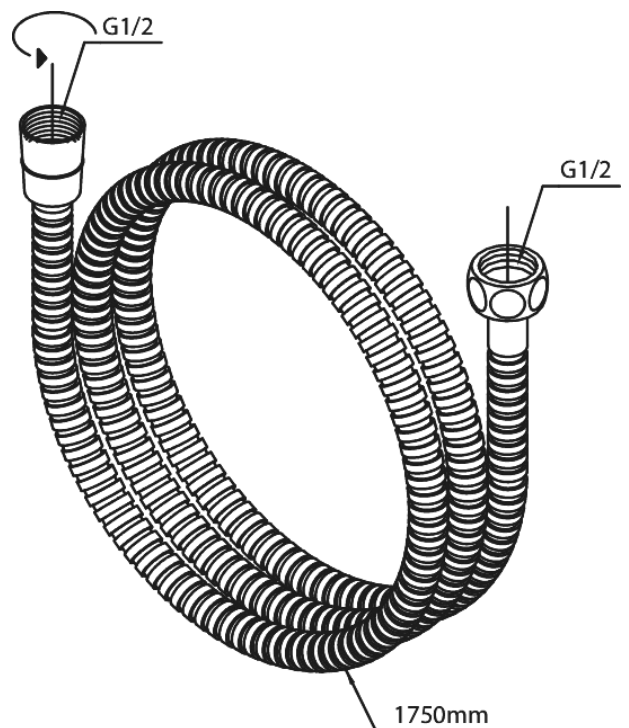

Shower Accessories

Shower Hose Metal 1750 mm

Article no.: 7665361
Finish: Matt black
Series: Shower Accessories

EAN no.: 5708516825005

FM Mattsson Mora Group Denmark
Abildager 26 A, 2605 Brøndby, Denmark
Østbirkvej 2, 5240 Odense NØ, Denmark